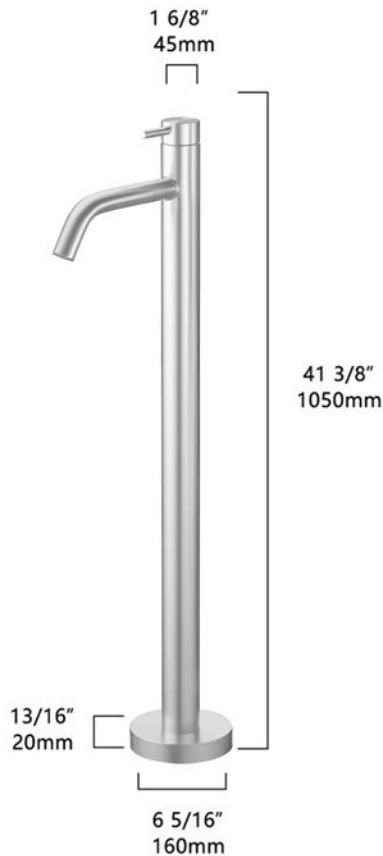

Fontana Clermont-Ferrand Matte White Freestanding External Bath Mixer

Size:

Specifications:

Model Number: FS7701MW
Type: Freestanding Bath Mixer
Style: Modern
Finish: Matte White
Material: Brass
Spout Material: Brass
Installation Type: Floor Mounted
Number of Holes: Single Hole
Number of Handles: Single Handle
Total Height: 41.37"
Tube Diameter: 1.75"
Base Diameter: 6.31"
Base Thickness: 0.81"